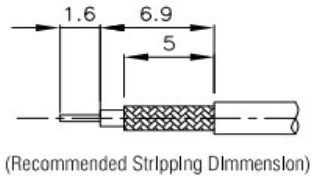

MMS-W

MMS Winkelstecker male crimp / RG174, RG316

NO	DESCRIPTION	MATERIAL	Q'TY	FINISH
1	BODY 1	BRASS	1	NICKEL
2	PIN	PH.BRONZE	1	GOLD
3	INSULATION 1	TEFLON	1	TEFLON
4	INSULATION 2	TEFLON	1	TEFLON
5	WASHER	BRASS	1	NICKEL
6	RING	BRASS	1	NICKEL