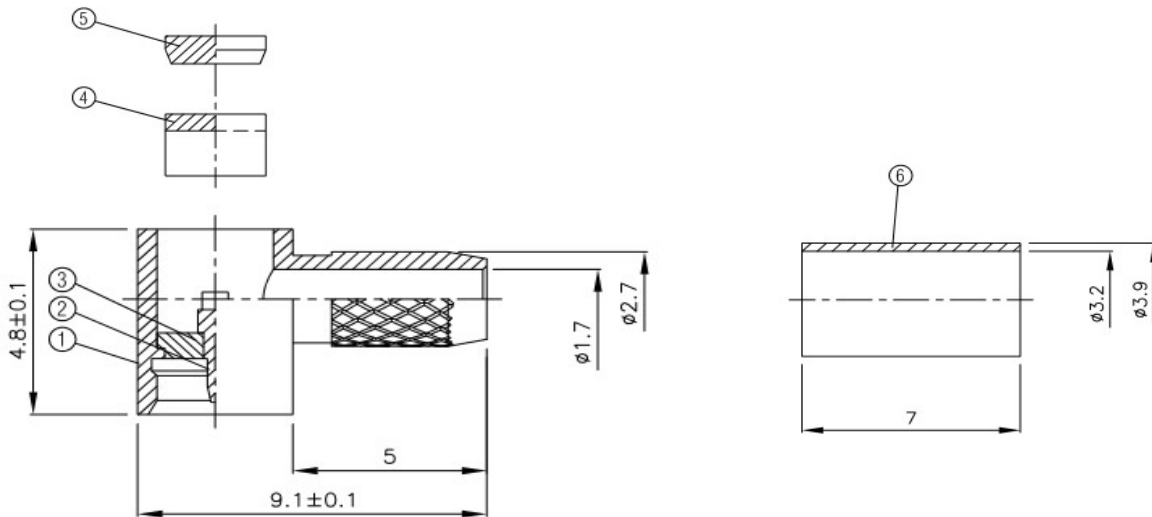

MMS-W

MMS Winkelstecker male crimp / RG174, RG316

NO	DESCRIPTION	MATERIAL	Q'TY	FINISH
1	BODY 1	BRASS	1	NICKEL
2	PIN	PH.BRONZE	1	GOLD
3	INSULATION 1	TEFLON	1	TEFLON
4	INSULATION 2	TEFLON	1	TEFLON
5	WASHER	BRASS	1	NICKEL
6	RING	BRASS	1	NICKEL